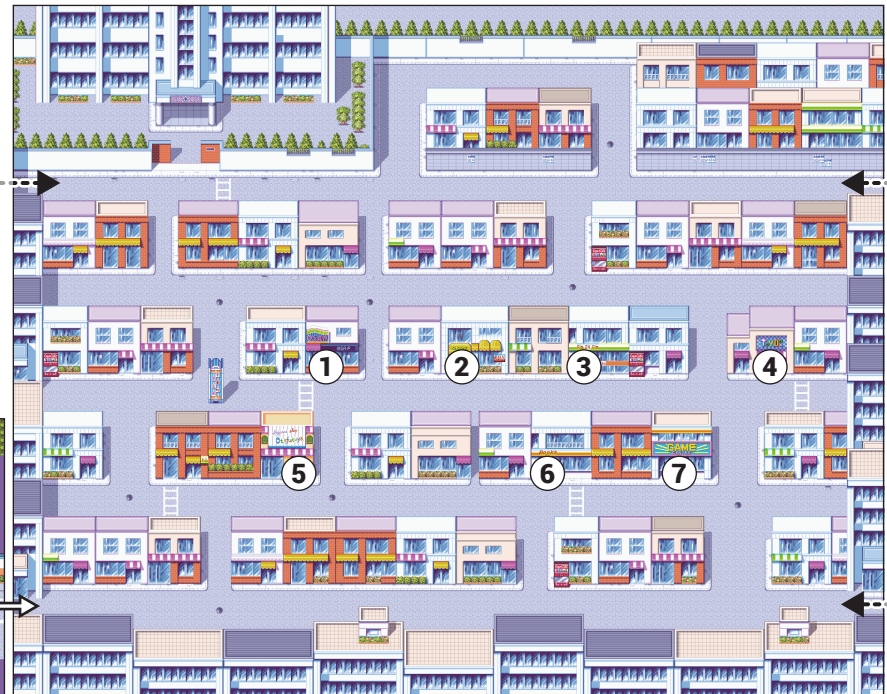

Map of Tokyo

Rei's Temple

Bus Stop 1

Hospital

School

Stores

1. Jewelry Store
2. Clock Store (Battle Help)
3. General Store
4. Toy Store
5. Cosmetic Store
6. Book Store
7. Game Center

Usagi's House

Academy

Bus Stop 2

Mamoru's Place

Train Station

Bus Stop 1

Tomoe Labs

Left Chest:
 Nigiri Set
 Right chest:
 Cologne